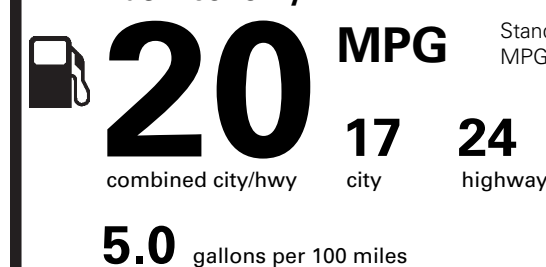

FUNCTIONAL

- 360 DEGREE CAMERA
- CRUISE CONTROL
- INTELLIGENT ACCESS W/PUSH BUTTON START
- LANE-KEEPING SYSTEM
- LINCOLN CONNECT - 4G MODEM WITH WIFI CAPABILITY
- LINCOLN DRIVE MODES
- PIANO KEY SHIFTER
- RAIN-SENSING WIPERS
- REMOTE KEYLESS ENTRY
- REMOTE START
- REVEL AUDIO W/14 SPEAKERS
- SECURICODE™ KEYLESS KEYPAD
- SYNC3® W/ VOICE ACT NAV

SAFETY/SECURITY

- ADVANCETRAC WITH RSC
- AIRBAGS - SAFETY CANOPY
- AUTO HIGH BEAMS
- BLIND SPOT DETECTION W/CTA
- DRIVER/PASS KNEE AIR BAGS
- DUAL STAGE FRONT AIRBAGS
- PERIMETER ALARM
- PERSONAL SAFETY SYSTEM™
- PRE-COLLISION ASSIST W/AEB
- TIRE PRESSURE MONITOR SYS

WARRANTY

- 4YR/50K MILE WARRANTY
- 4YR/50K PICKUPDELIVERY SVC
- 6YR/70K MI POWERTRAIN WARR

INCLUDED ON THIS VEHICLE

EQUIPMENT GROUP 200A

OPTIONAL EQUIPMENT/OTHER

- .20" MACH MAGNETIC PAINT WHEEL
- .P255/55R20 A/S TIRES
- 50 STATE EMISSIONS ELEMENTS PACKAGE PLUS
- FRONT LICENSE PLATE BRACKET

(MSRP)

NO CHARGE
1,180.00
NO CHARGE

PRICE INFORMATION

BASE PRICE	58,700.00
TOTAL OPTIONS/OTHER	1,180.00
TOTAL VEHICLE & OPTIONS/OTHER	59,880.00
DESTINATION & DELIVERY	1,095.00

(MSRP)

Fuel Economy and Environment

Gasoline Vehicle

Fuel Economy

Standard SUVs range from 13 to 93 MPG. The best vehicle rates 136 MPGe.

You spend **$2,500**

more in fuel costs over 5 years compared to the average new vehicle.

Annual fuel cost

$2,000